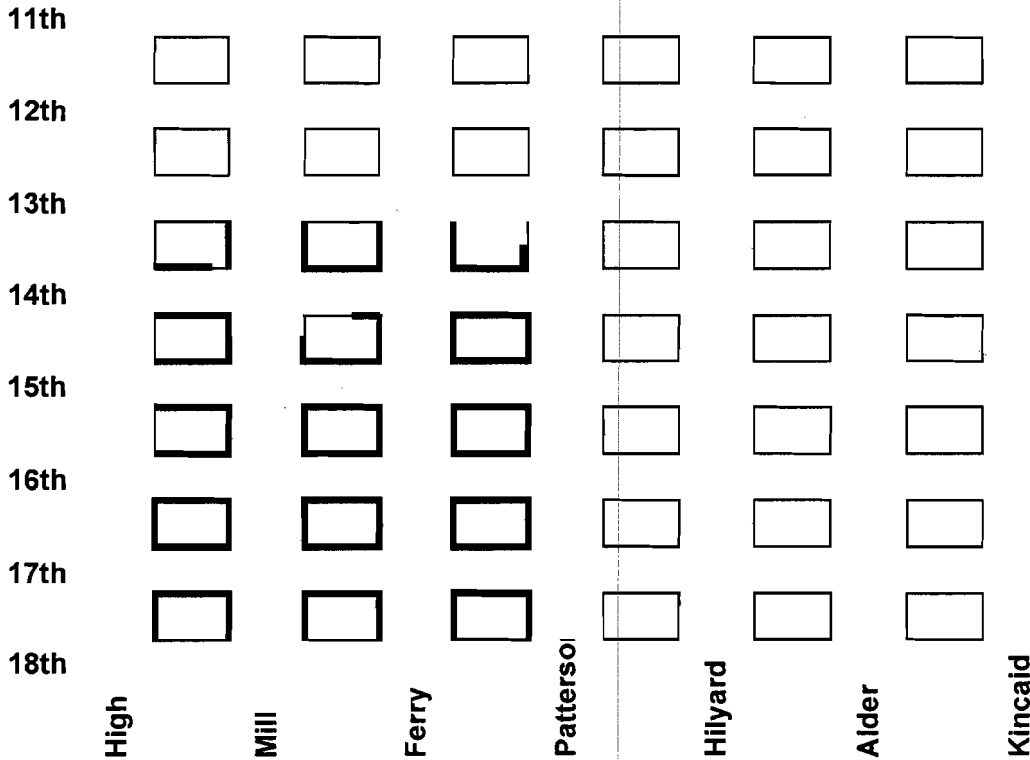

Z O N E B

Parking Hours

Zone B allows two-hour parking without a permit during times designated on the signs posted in your area. With a Zone B permit properly displayed on the driver's side bumper of your vehicle, you may park beyond the posted time limits.

The Zone B map is intended as a guide only. Check signs carefully before parking.

Zone B parking permits must be displayed on the driver's side bumper and the entire permit must be clearly visible.

Vehicles with permits not displayed correctly may be cited by the City of Eugene